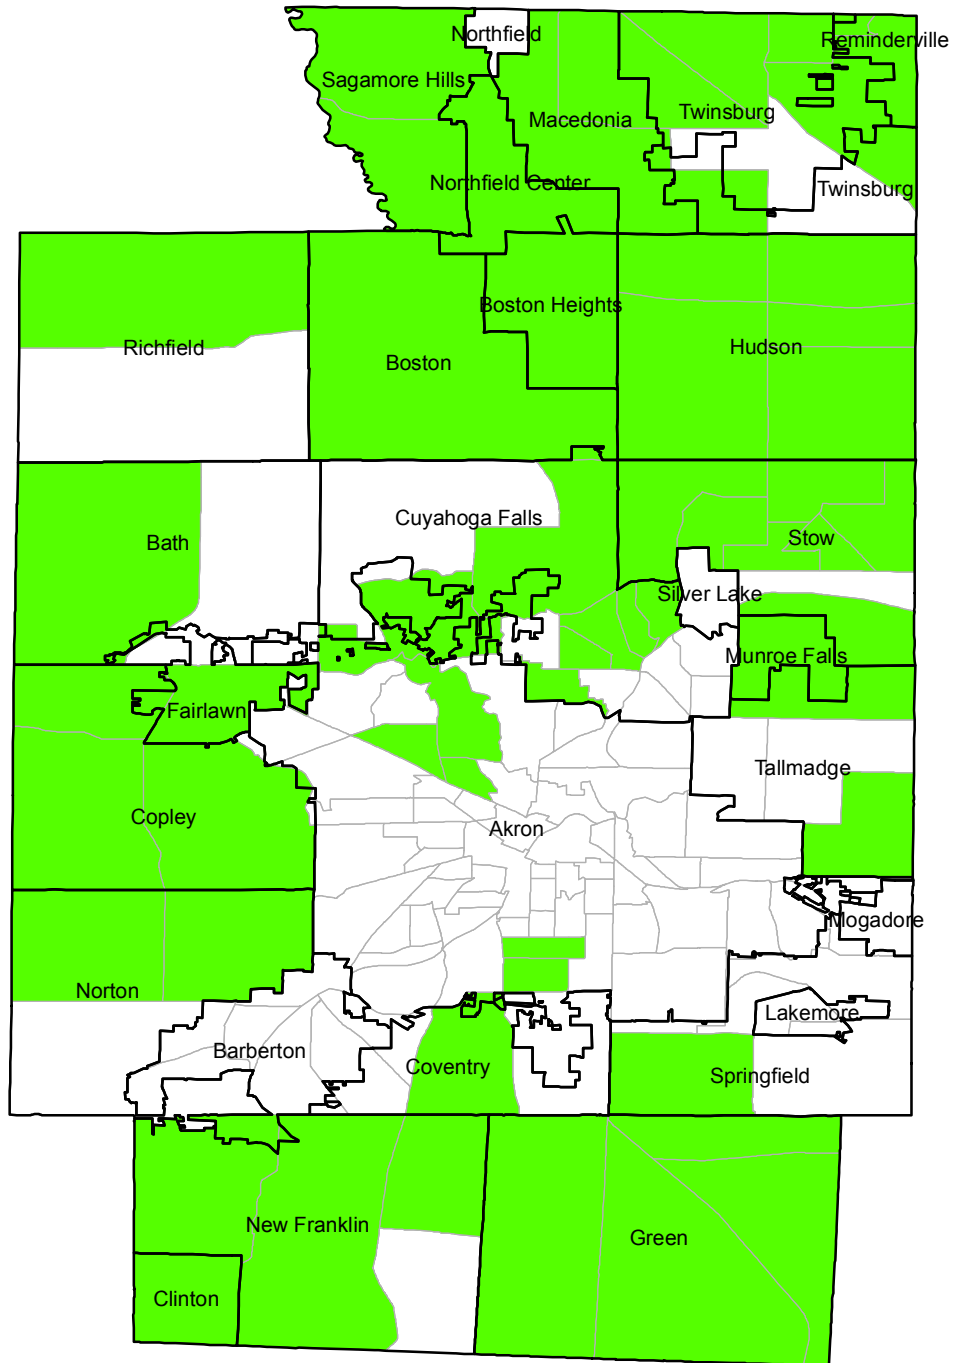

# Summit County Opportunity Areas

 Opportunity Area

 Community

 Census Tract

0 1.5 3 6 Miles

Map Created by Fair Housing Contact Service  
Data from U.S. Census